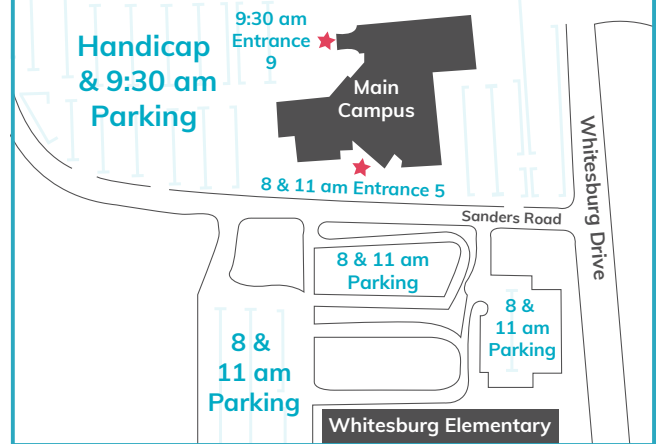

Worship Entry and Exit Flow

If you need to use an alternate entrance, please feel free to do so.

Sunday, September 6 Schedule

We will have two services, 9:30 and 11 am.

Live Streaming

If you are worshipping with us online this week, we will be live streaming both the 9:30 and 11 am services through our website WhitesburgBaptist.org, [Facebook Live](#) and [YouTube Live](#).

Ladies Night In

Join us for 3 consecutive Thursday nights of fun, happy, beautiful, fulfilling, and exhilarating time with the girls! We'll "zoom in" on virtual activities—painting, exercise, the Word, games, and young moms. September 17, 24 & October 1. Details and registration at WhitesburgBaptist.org/Women.

GROW

Here We **Grow** Again

Life Group
Relaunch

Sunday, September 13
8, 9:30 & 11 am | All ages

PRESCHOOL
REGISTRATION IS

Now OPEN

for newborns through
kindergarten!

Text "Preschool" to 256-344-0023 to register for childcare during worship at 9:30 or 11 am